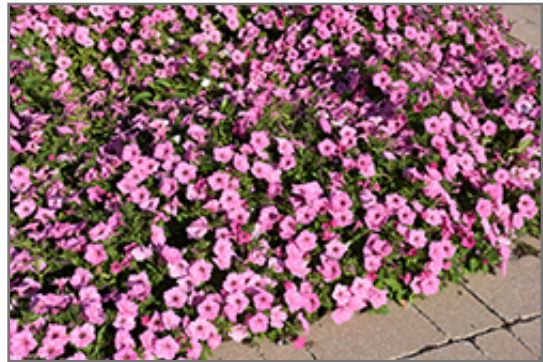

*Easy Wave Pink Passion Petunia in bloom
Photo courtesy of NetPS Plant Finder*