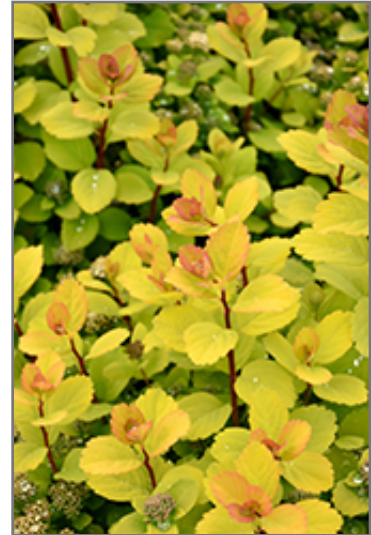

2641 St. Mary's Road
Winnipeg, Manitoba

RON PAUL GARDEN CENTRE

Phone: (204) 257-2893
Email: info@rpgc.ca

We've Got It All!

- Mass Planting
- Rock/Alpine Gardens
- General Garden Use

Planting & Growing

Glow Girl Birch Leaf Spirea will grow to be about 24 inches tall at maturity, with a spread of 24 inches. It tends to fill out right to the ground and therefore doesn't necessarily require facer plants in front. It grows at a medium rate, and under ideal conditions can be expected to live for approximately 20 years.

This shrub should only be grown in full sunlight. It prefers to grow in average to moist conditions, and shouldn't be allowed to dry out. It is not particular as to soil type or pH. It is highly tolerant of urban pollution and will even thrive in inner city environments. This is a selected variety of a species not originally from North America.

*Glow Girl Birch Leaf Spirea foliage
Photo courtesy of NetPS Plant Finder*