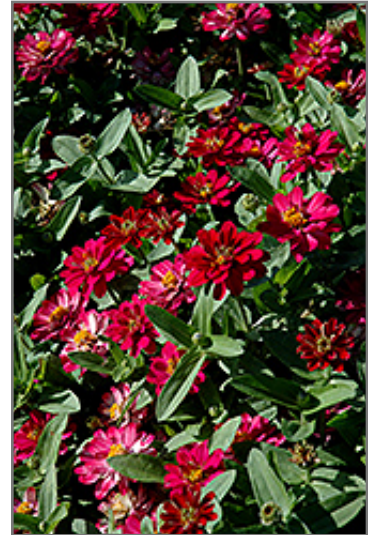

2641 St. Mary's Road
Winnipeg, Manitoba

RON PAUL GARDEN CENTRE

Phone: (204) 257-2893
Email: info@rpgc.ca

We've Got It All!

Profusion Double Cherry Zinnia

Zinnia 'Profusion Double Cherry'

Height: 16 inches

Spread: 18 inches

Spacing: 14 inches

Sunlight: ☉

Hardiness Zone: (annual)

Group/Class: Profusion Series

Ornamental Features

Profusion Double Cherry Zinnia features bold cherry red pincushion flowers with yellow eyes at the ends of the stems from mid spring to late summer. The flowers are excellent for cutting. Its pointy leaves remain green in colour throughout the season.

Landscape Attributes

Profusion Double Cherry Zinnia is an herbaceous annual with an upright spreading habit of growth. Its medium texture blends into the garden, but can always be balanced by a couple of finer or coarser plants for an effective composition.

This is a relatively low maintenance plant. Trim off the flower heads after they fade and die to encourage more blooms late into the season. It is a good choice for attracting butterflies and hummingbirds to your yard. It has no significant negative characteristics.

Profusion Double Cherry Zinnia is recommended for the following landscape applications;

- Mass Planting
- Rock/Alpine Gardens
- Border Edging
- General Garden Use
- Container Planting
- Hanging Baskets

*Profusion Double Cherry Zinnia
flowers
Photo courtesy of NetPS Plant Finder*